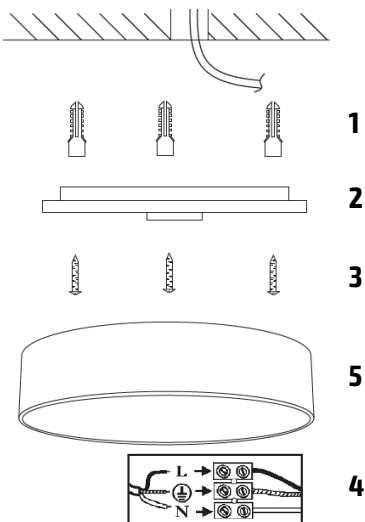

## TECHNICAL PARAMETERS

	<b>W08007</b>	<b>W08008</b>
<b>Voltage</b>	220-240V AC	220-240V AC
<b>Consumption</b>	48W for 4000K, 24W for 3000K and 6000K	60W for 4000K, 32W for 3000K and 6000K
<b>Luminous flux</b>	3360lm for 4000K, 1700lm for 3000K and 6000K	4200lm for 4000K, 2100lm for 3000K and 6000K
<b>Chromaticity</b>	3000K, 4000K, 6000K	3000K, 4000K, 6000K
<b>Coverage</b>	IP20	IP20
<b>LED lifetime</b>	20.000 hours	20.000 hours
<b>Dimensions</b>	380 x 90 mm	495 x 90 mm
<b>Operating temperature</b>	-20°C to 50°C	-20°C to 50°C

## INSTALLATION

**Switch off the power supply before installation!**

1. Insert the dowels into the pre-drilled holes.
2. Remove the rear of the luminaire by turning it and thread the supply cable through the hole in the rear of the luminaire.
3. Screw on the back of the luminaire.
4. Connect the supply cable to the terminal block and make sure that the connection is correct.
5. Rotate to attach the front of the luminaire to the rear.
6. Switch on the power supply.